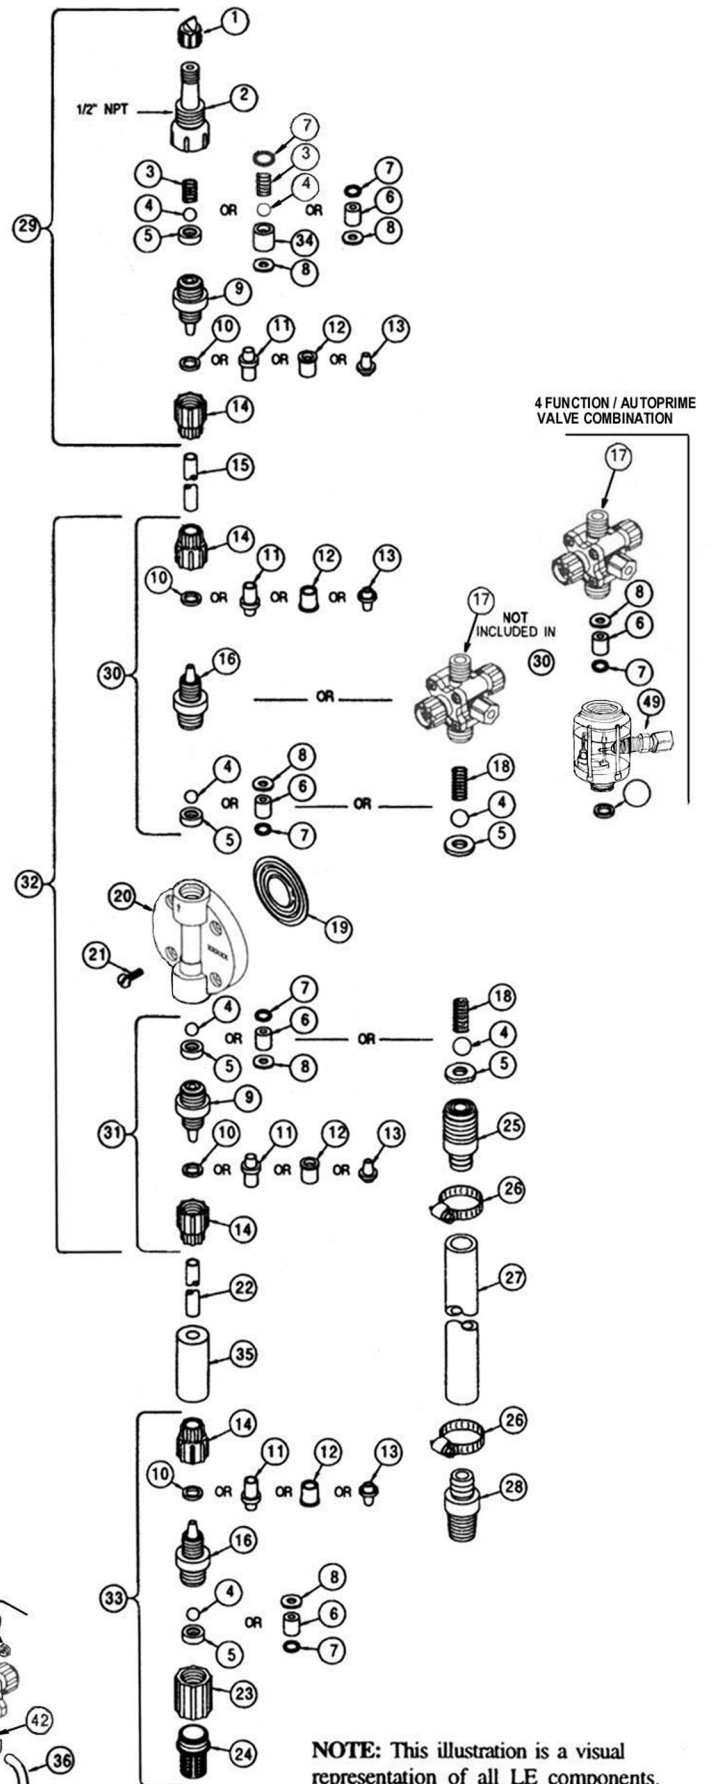

Liquid End Parts List

1. 1 Flapper valve
2. 2 Injection check valve body
3. 3 Injection check valve spring
4. 4 Check valve ball
5. 5 Sealing ring
6. 6 Cartridge valve
7. 7 Cartridge valve o-ring
8. 8 Cartridge valve washer
9. 9 Valve seat
10. 10 Clamp ring
11. 11 Ferrule
12. 12 Clamp sleeve
13. 13 Tubing adapter
14. 14 Coupling nut
15. 15 Discharge tubing
16. 16 Valve housing
17. 17 Multi-function valve
18. 18 High-viscosity spring
19. 19 Liquifram
20. 20 Pump head
21. 21 Pump head screw
22. 22 Suction tubing
23. 23 Foot valve seat
24. 24 Foot valve screen
25. 25 High-viscosity valve seat
26. 26 H.V. tubing clamp
27. 27 H.V. suction tubing
28. 28 H.V. Tubing x 1/2 NPT connector
29. 29 Injection check valve assembly
30. 30 Discharge valve assembly
31. 31 Suction valve assembly
32. 32 Pump head assembly
33. 33 Foot valve assembly
34. 34 Injection Seat PTFE
35. 35 Ceramic Weight
36. 36 Return Line
37. 37 Cap ASM (Black Knob)
38. 38 Cap ASM (Yellow Knob)
39. 39 Multi-Function Valve Body
40. 40 Nut Multi-Function Valve
41. 41 Screw Multi-Function Valve
42. 42 Return Line Coupling Nut
43. 43 Adjustment Screw B/4-FV
44. 44 Cap B/4-FV
45. 45 Plug B/4-FV
46. 46 Gasket B/4-FV
47. 47 Small O-Ring B/4-FV
48. 48 Large O-Ring B/4-FV
49. 49 AutoPrime Valve

NOTE: This illustration is a visual representation of all LE components. Liquid ends will not include all parts shown.